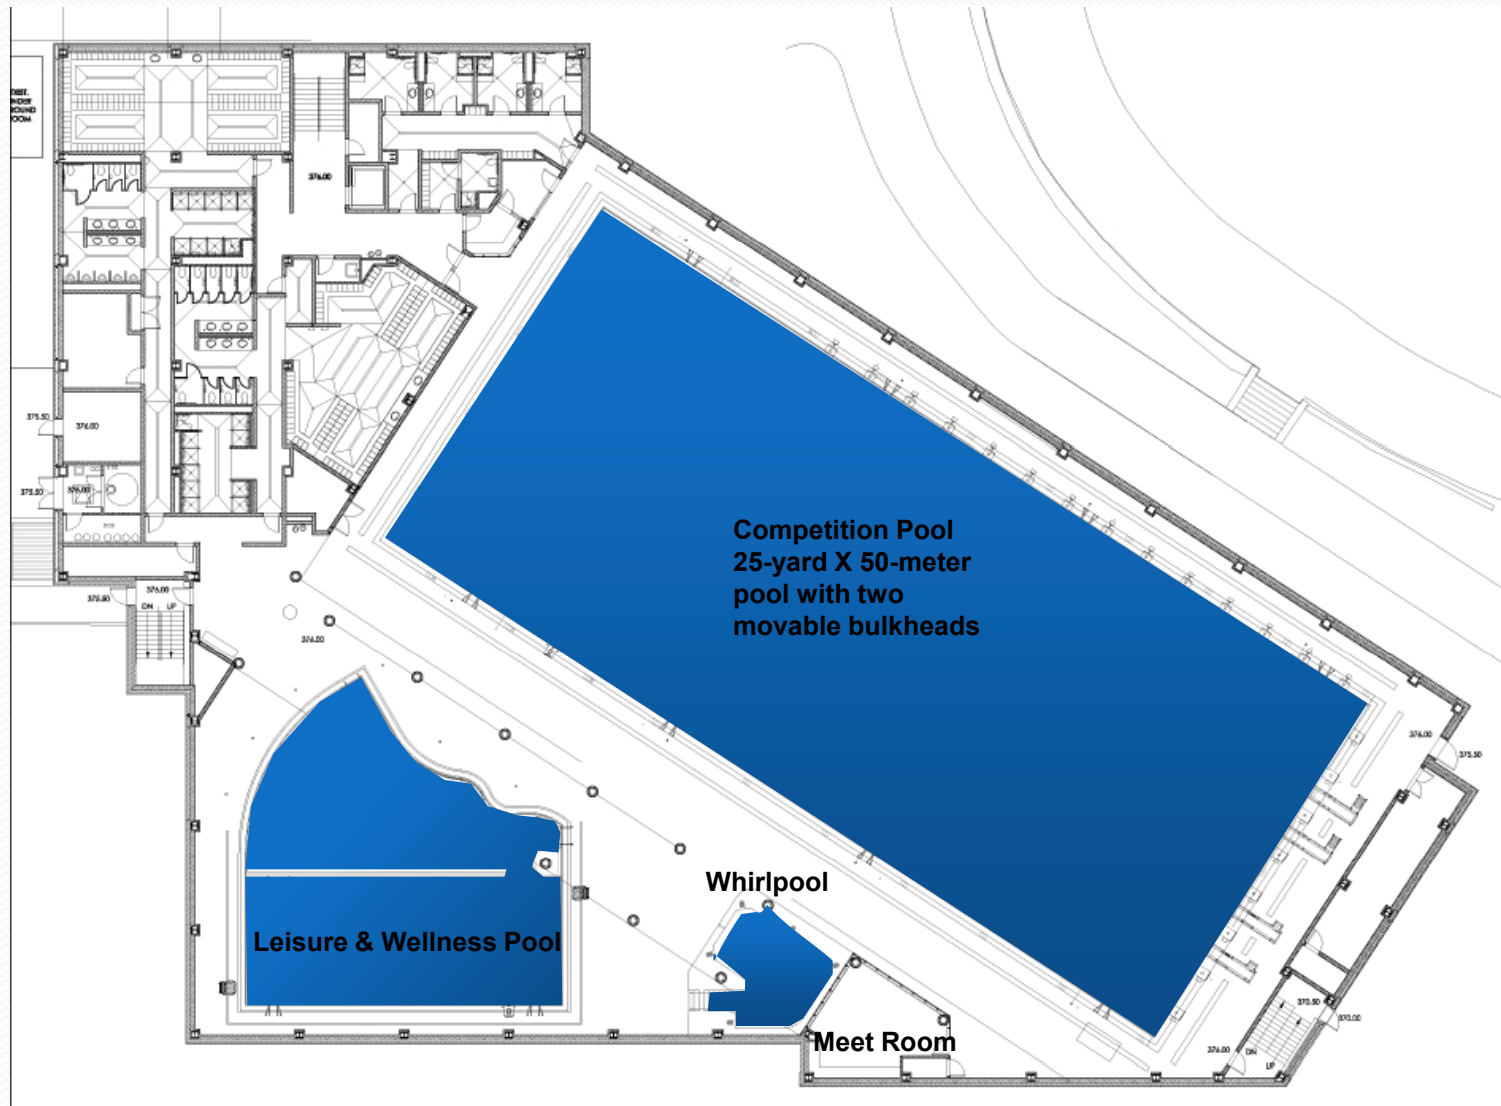

# Wilson Aquatic Center Pools

# Wilson Aquatic Center Daily Layout

# Wilson Aquatic Center Competition

- 25-yard swim course
- 25-meter Swim course
- 50-meter long swim course
- 1-meter & 3-meter boards
- Swim & Diving: 25-yard course & diving venues
- Water Polo course
- Competition timing system