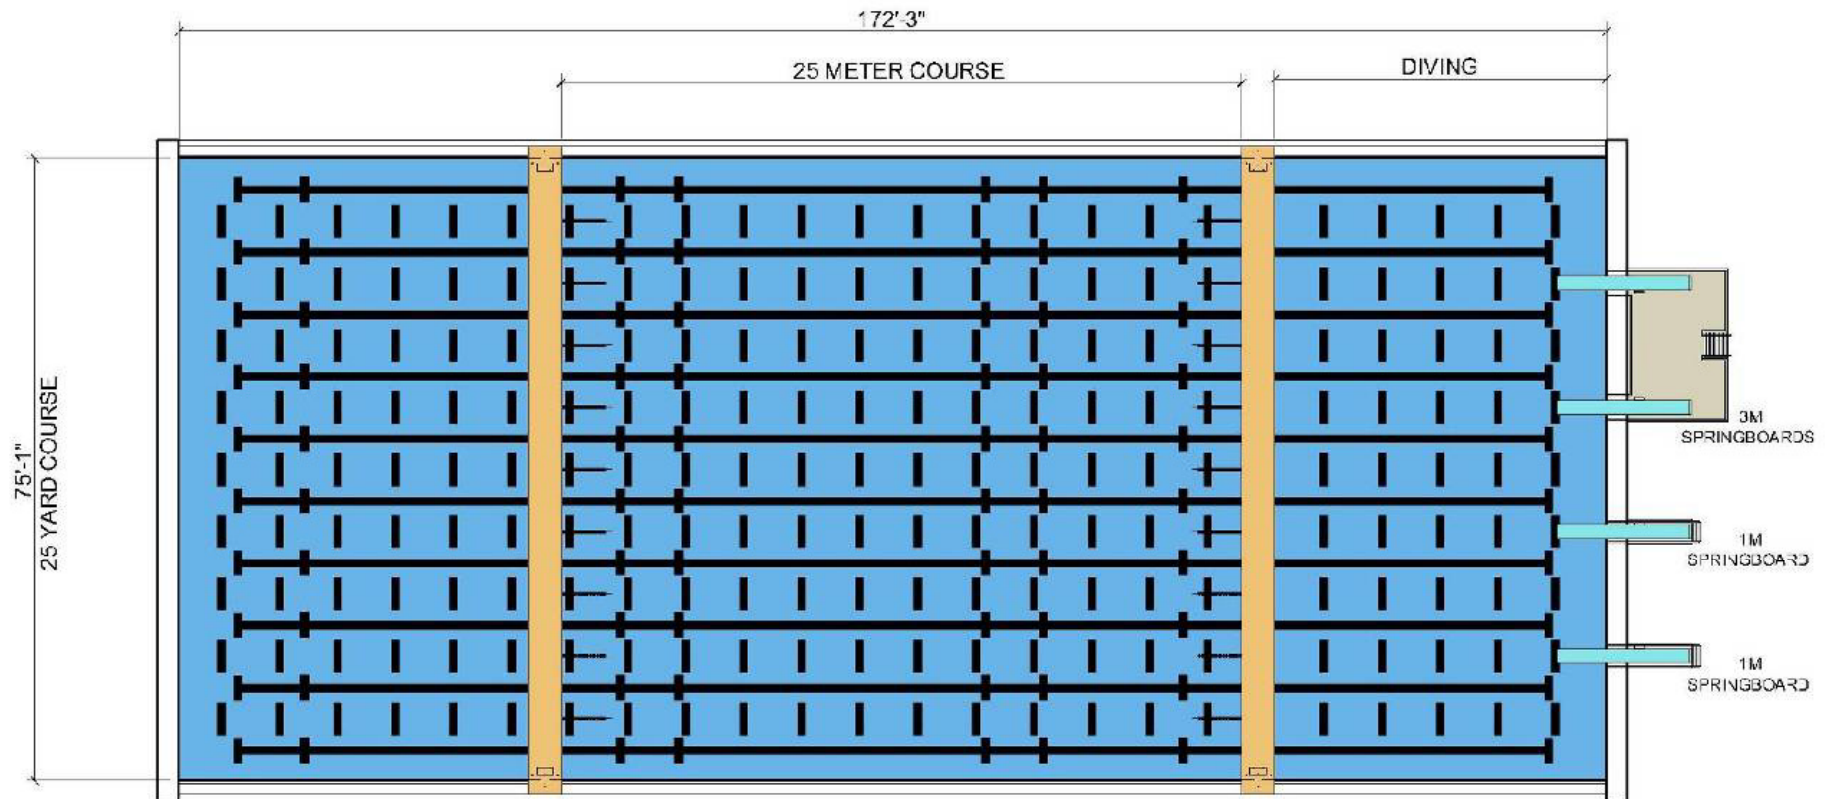

# Wilson Aquatic Center Daily Layout

# Wilson Aquatic Center Competition

- 25-yard swim course
- 25-meter Swim course
- 50-meter long swim course
- 1-meter & 3-meter boards
- Swim & Diving: 25-yard course & diving venues
- Water Polo course
- Competition timing system